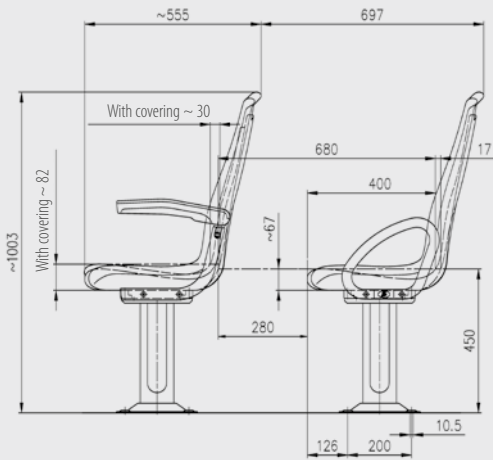

- 4 Covered cushions and backs
- 5 Wide range of colours

Explore the gallery of colour variants

2 Incorporated handle

3 Adjustable armrest

4 Covered cushions and backs

5 Wide range of colours

COLOURS

Grey RAL 7037

HANDLE

Incorporated handle

ARMRESTS

Fixed

Adjustable

SAFETY SYSTEM

Safety belt with containment armrest

ACCESSORIES