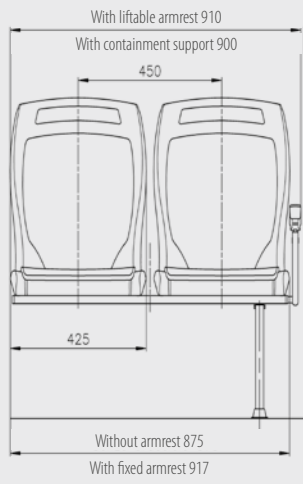

- 4 Covered cushions and backs
- 5 Wide range of colours

Explore the gallery of colour variants

2 Incorporated handle

3 Adjustable armrest

4 Covered cushions and backs

5 Wide range of colours

COLOURS

Grey RAL 7037