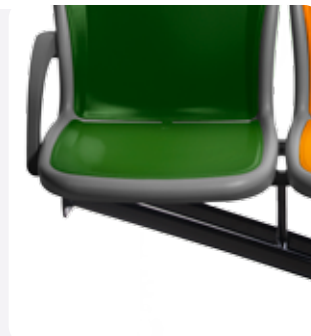

# *Mete*

*Comfort, safety  
and reliability  
for urban travel*

**LAZZERINI®**  
*your ideal travelling companion*

1 Adjustable armrest

2 Fixed armrest

3 Removable incorporated handle

# Mete

- 1 Adjustable armrest
- 2 Fixed armrest
- 3 Removable incorporated handle
- 4 Customised logo
- 5 Easily replaced

- 6 7 Wide range of colours
- 8 Cantilever

Explore the gallery of colour variants

4 Customised logo

6 7 Wide range of colours

8 Cantilever