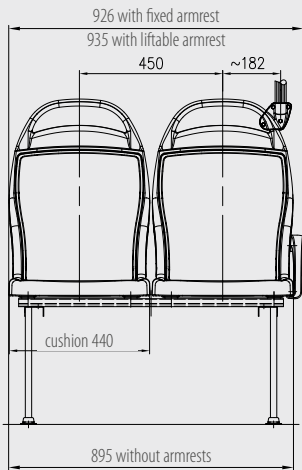

COLOURS

Standard grey

HANDLE

Removable incorporated handle

ARMRESTS

Fixed

Adjustable

SAFETY SYSTEM

Two-point seatbelt

ACCESSORIES

Covered cushions / backs

Wide range of colours

Cantilever

standard •
optional •

Innovative and ergonomic design

Lightweight structure

Compliant with all European regulations

Wide range of colours

Anti-vandal and anti-scratch

Simple maintenance