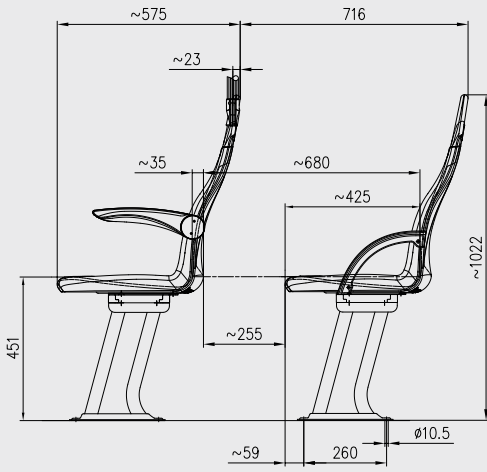

COLOURS

Standard grey

HANDLE

Removable incorporated handle

ARMRESTS

Fixed

Adjustable

SAFETY SYSTEM

Two-point seatbelt

ACCESSORIES

Covered cushions / backs

Wide range of colours

Cantilever

standard •
optional •

Innovative and ergonomic design

Lightweight structure

Compliant with all European regulations

Wide range of colours

Anti-vandal and anti-scratch

Simple maintenance